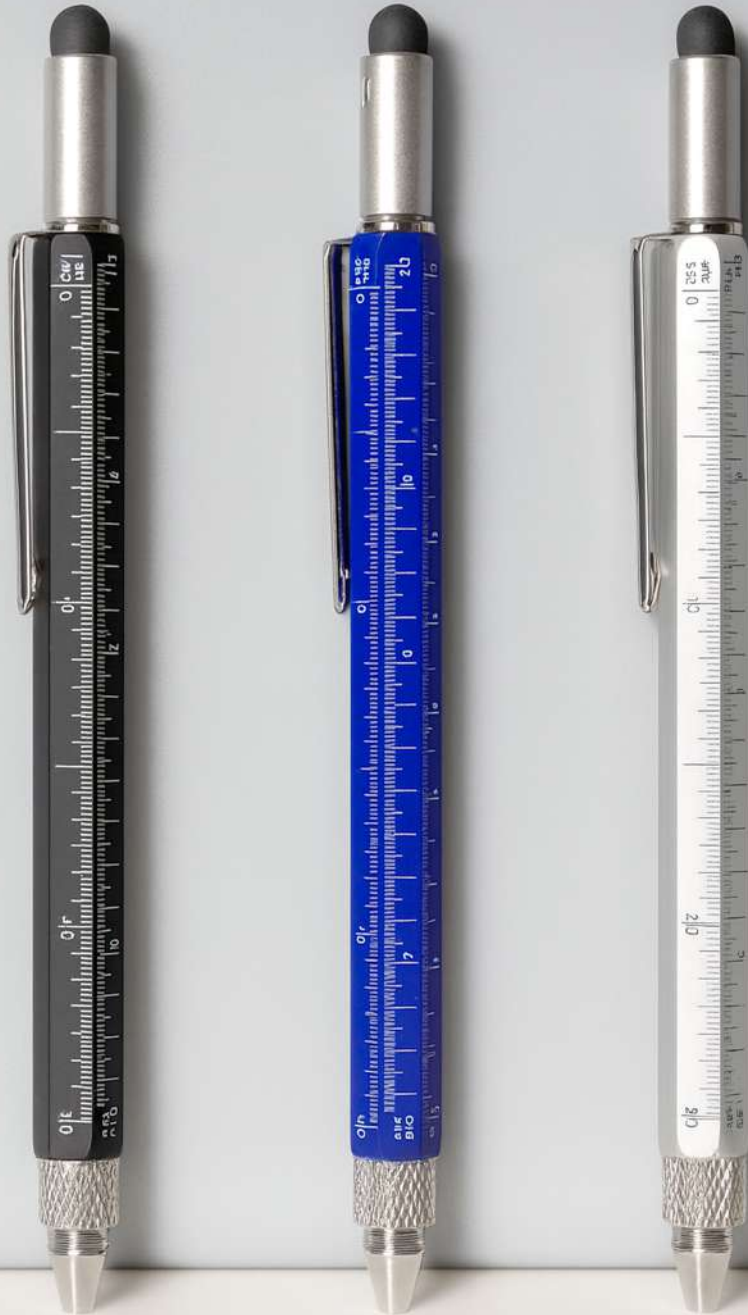

Code : Pen set-2

Gray gun

Code : Set-pen-50

Metal Pen

Code : 5016

6 in 1 Multi Tool Pen

Sturdy Flat Screwdriver & Sturdy Philips Screwdriver

Bubble Level

inch and Metric Ruler

Touch Screen Stylus

Ballpoint Pen

Code : Tool Pen

6 in 1 Multi Tool Pen

Code : Tool Pen-New

Metal Pen

قد تحتوي بعض الأقلام المعدن على أجزاء بلاستيكية.