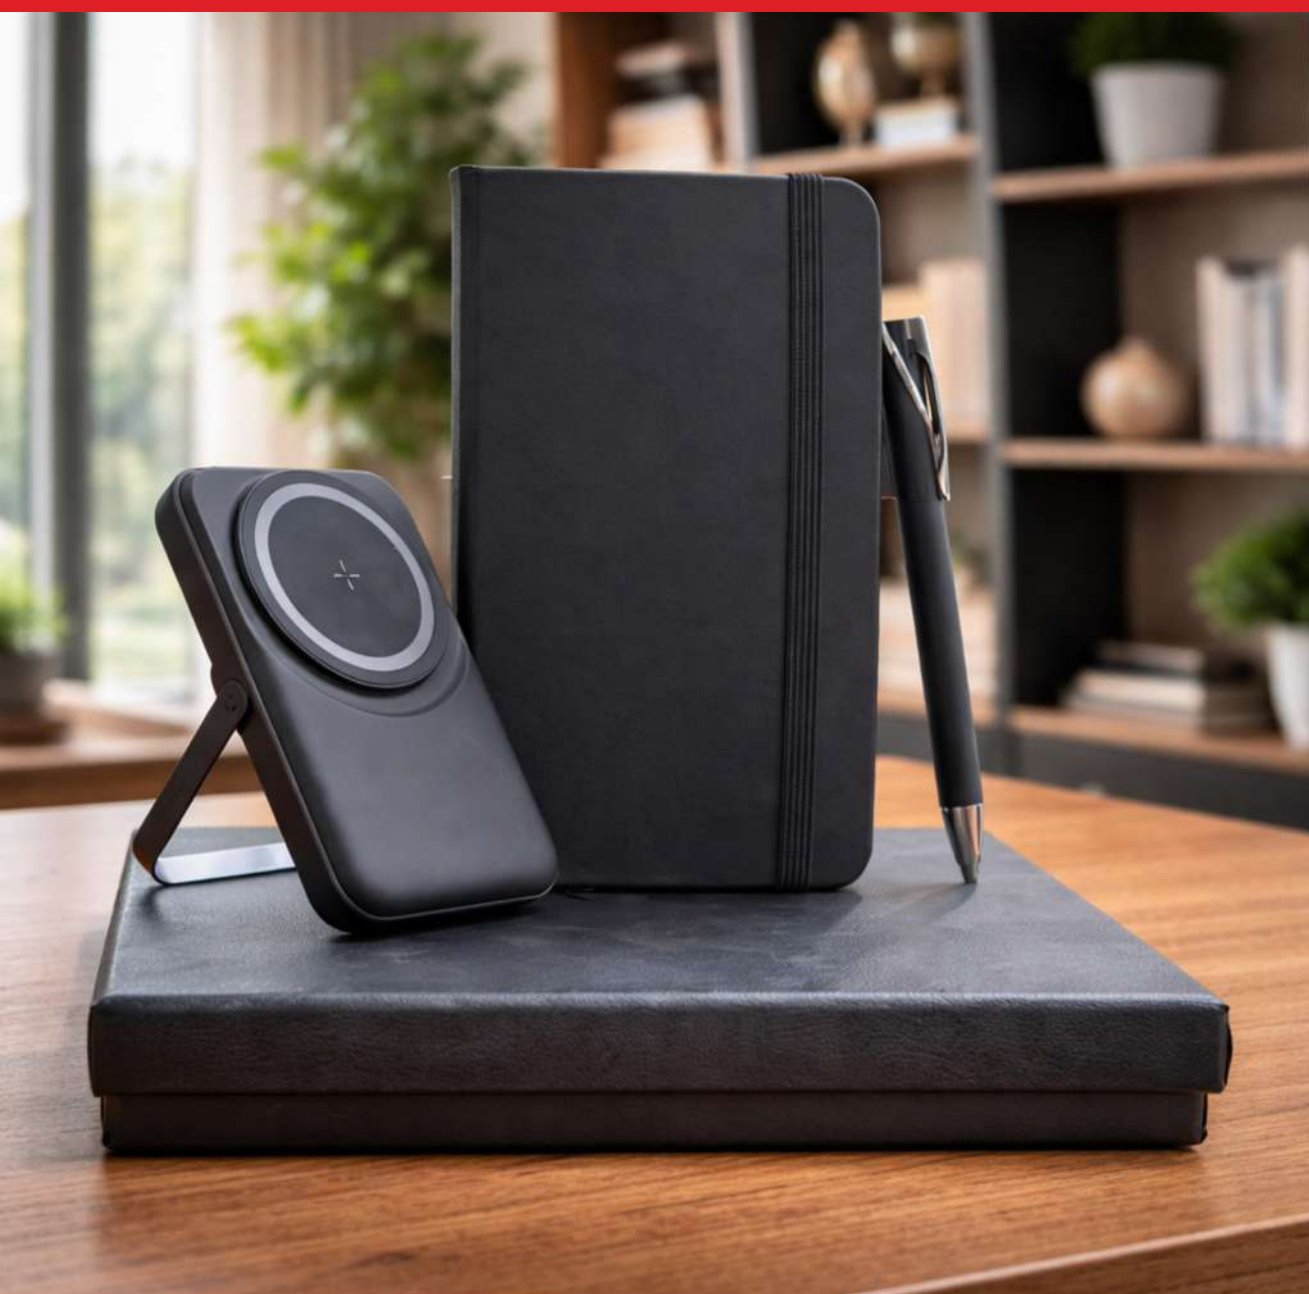

Code : VIP-01

Code : New-Bussiness-Note-1

The Set includes :

- Business Box-Note
- P307-10000 Magsafe
- **Nb-G-17-2 (A6)**
- 5016-B-Silver

Code : New-Medium-Set-1

The Set includes :

- Vip Box-Med-B/S-Acc
- 1005-B-Ru-Silver
- Nb-25-77-B-F1-c3
- Lc2-B
- F1-Usb Flash-Gun