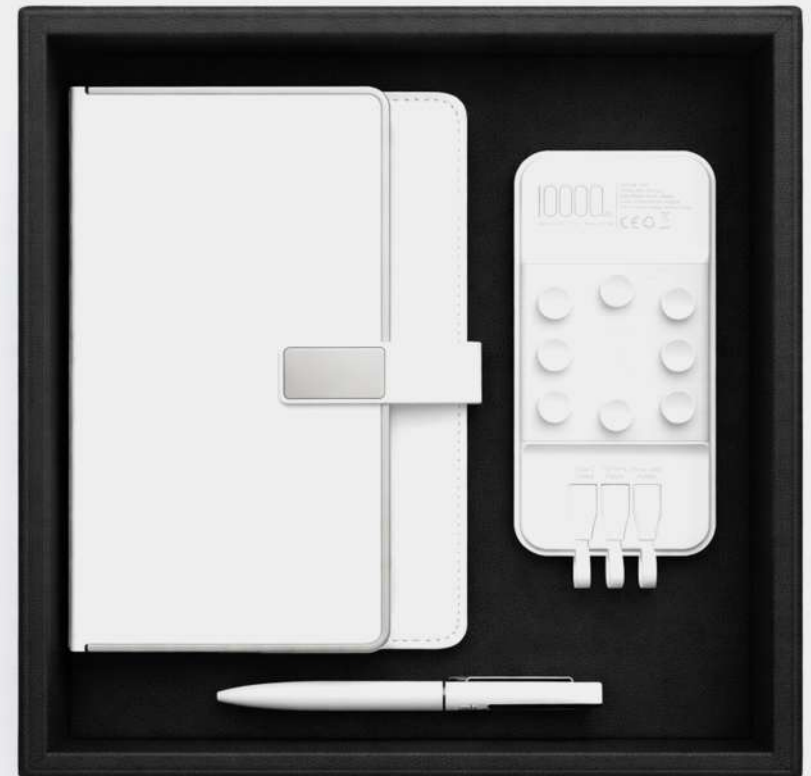

Code : 2026-801-17

The Set includes :

- Vip Box-XI-Acc/8.5
- Ec-kc-211 white
- NB-28-1-White
- P225L-Whit-10000-Wir
- Mg-9-White-Silver
- Sm-10-White
- Ec-Ch-2013-White-Silv
- LC-200-Wh-Strw-Bambo
- S5-Type-C-16-White